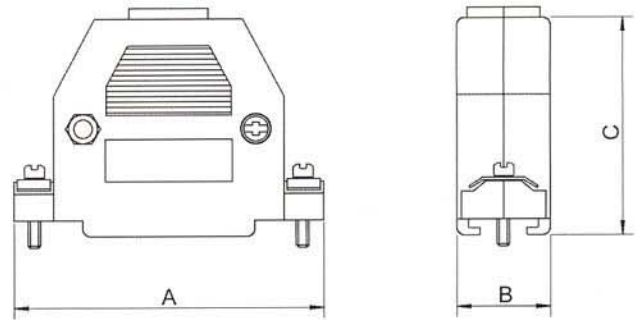

### TECHNICAL SPECIFICATIONS SC-Series

**Material:** UL-Recognised Plastic  
**Operating Temperature:** -55°C to +110°C  
**Cable Entry:** Top  
**Thumbscrews:** UNC 4-40  
**Cable Diameter:** Up to 11,5 mm

- Available with Short or Long Jack Screws
- Available in 9, 15, 25, 37 & 50 Way options
- Available in two colours - Black or Light Grey

Size	A	B	C
9-way	31,0	16,0	40,2
15-way	39,6	17,4	38,0
25-way	55,0	16,5	44,5
37-way	69,0	24,0	52,5
50-way	69,5	19,5	44,5