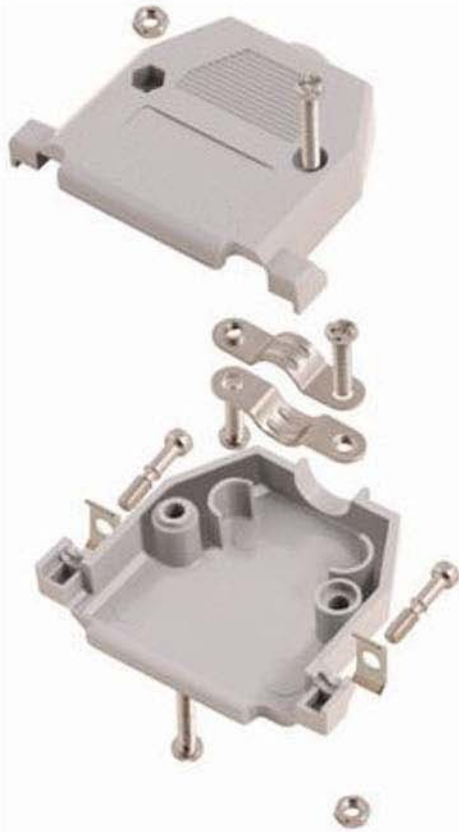

# Standard Black and Grey Plastic Hood Supplied with Short Screws

### TECHNICAL SPECIFICATIONS SC-Series

**Material:** UL-Recognised Plastic  
**Operating Temperature:** -55°C to +110°C  
**Cable Entry:** Top  
**Thumbscrews:** UNC 4-40  
**Cable Diameter:** Up to 11,5 mm

- Available with Short or Long Jack Screws
- Available in 9, 15, 25, 37 & 50 Way options
- Available in two colours - Black or Light Grey

Size	A	B	C
9-way	31,0	16,0	40,2
15-way	39,6	17,4	38,0
25-way	55,0	16,5	44,5
37-way	69,0	24,0	52,5
50-way	69,5	19,5	44,5