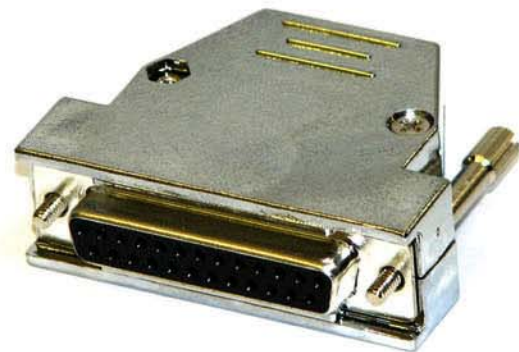

CT Style Black and Metalised Plastic Hood Top Cable Entry with Long Thumbscrews

TECHNICAL SPECIFICATIONS

Material: UL94- V-0 Approved Thermoplastic
Cable Entry: Top Entry
Cable Diameter: Up to 9,0 mm

Features:

- Suitable for sizes 9, 15, 25 and 37
- Easy to re-open
- Male or female Jackscrew

Size	A	B	C	D	E
9	31,4	24,0	14,5	38,0	18,2
15	42,0	30,0	14,5	38,0	18,2
25	55,5	36,0	25,1	38,0	18,2
37	69,8	38,0	39,2	38,0	18,2