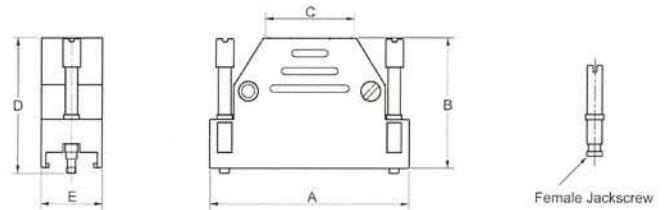

CT Style Black and Metalised Plastic Hood Top Cable Entry with Long Thumbscrews

TECHNICAL SPECIFICATIONS

Material: UL94- V-0 Approved Thermoplastic
Cable Entry: Top Entry
Cable Diameter: Up to 9,0 mm

Features:

- Suitable for sizes 9, 15, 25 and 37
- Easy to re-open
- Male or female Jackscrew

Size	A	B	C	D	E
9	31,4	24,0	14,5	38,0	18,2
15	42,0	30,0	14,5	38,0	18,2
25	55,5	36,0	25,1	38,0	18,2
37	69,8	38,0	39,2	38,0	18,2