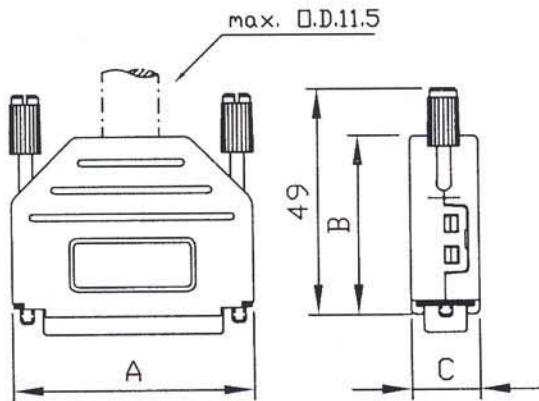

CA Style one-piece Plastic Hood with Hinge, Quick Lock and Long Thumbscrews

TECHNICAL SPECIFICATIONS

Material:	Polyamid UL-recognised
Operating Temperature:	-55°C to +110°C
Cable Entry:	Top
Thumbscrews:	UNC 4-40 (standard) M2,5 or M3 upon request
Cable Diameter:	Up to 11,5 mm

Size	Dim A	Dim B	Dim C
9-way	31,5	34,0	15,0
15-way	40,0	34,0	15,0
25-way	53,5	34,0	15,0
37-way	70,0	40,0	15,0
50-way	67,5	40,0	15,0

Features:

- Available in sizes 9-15-25-37-50-way
- Suitable for any common Sub-D connector
- Quick-snap locking system
- Standard Colour Black, other colour on request
- Company logo can be moulded on request
- Also available in Metalized Version