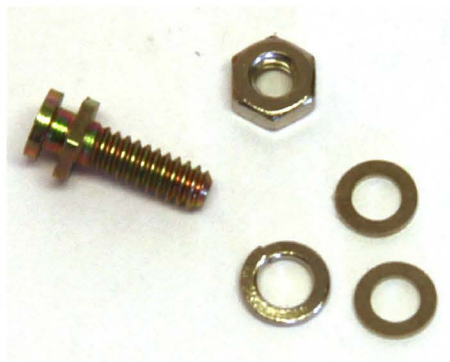

## SLIDE LOCK POST - STANDARD

SLIDE LOCK POST:  
Suits above Standard Slide Lock System

Product Code
R62-MD53018